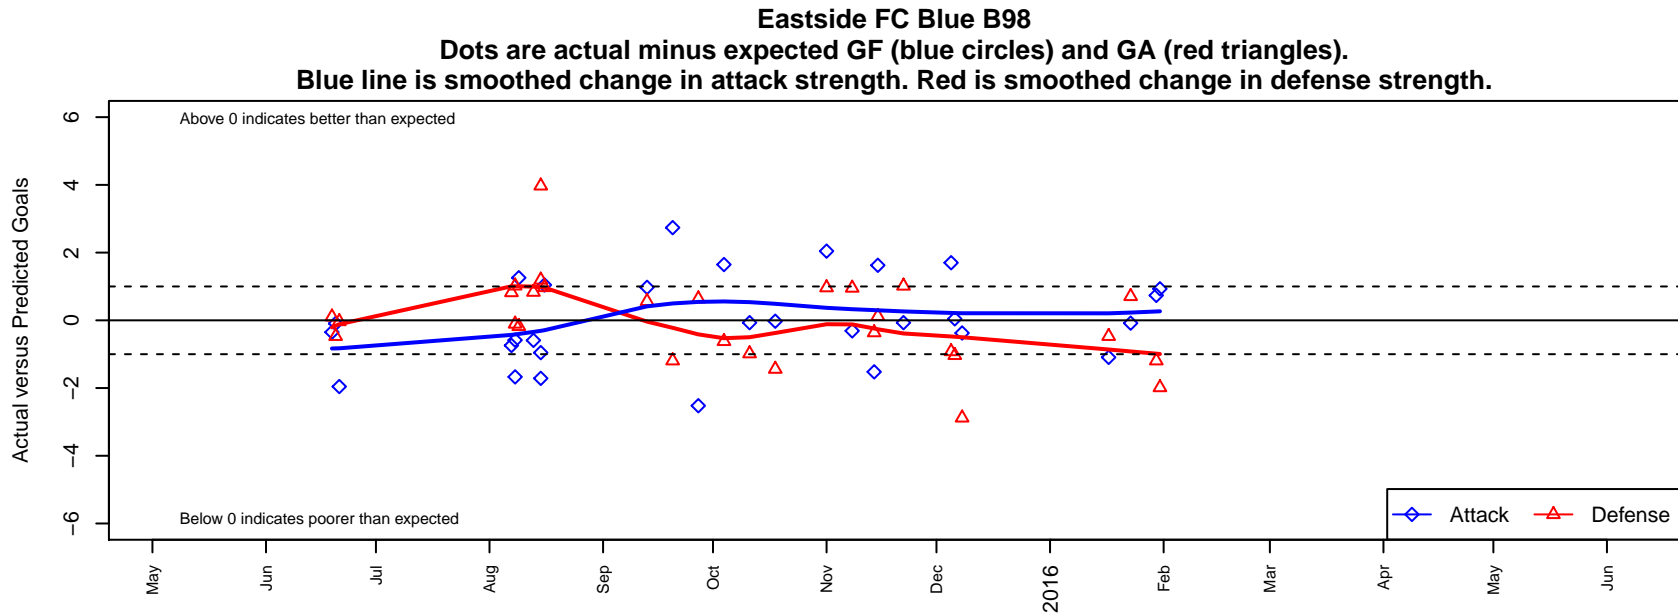

**attack and defense variance (black dot)
relative to other teams
and top 10 in region**

**attack and defense rating
relative to others at age
and all opponents in last 13 months**

Eastside FC Blue B98

Eastside FC
Preston, WA
B98 total strength=1455
attack=14.33 defense=6.52
fall league = RCL B98 Div 4
notes= Butler 2013; Lakes 2014;
Savette 2015

alt names used:
EASTSIDE FC B98 BLUE – SAVETTE (WA)
EASTSIDE FCB98 BLUE – SAVETTE
Eastside FC B98 Blue C
Eastside FC B98 Blue C

Venues played:
2015 Snohomish United Invt Gold
2015 Mt Hood Challenge U17-19
2015 Bigfoot Gold U17
2015 RCL B98 Div 4
2015 WYS Presidents Cup B98