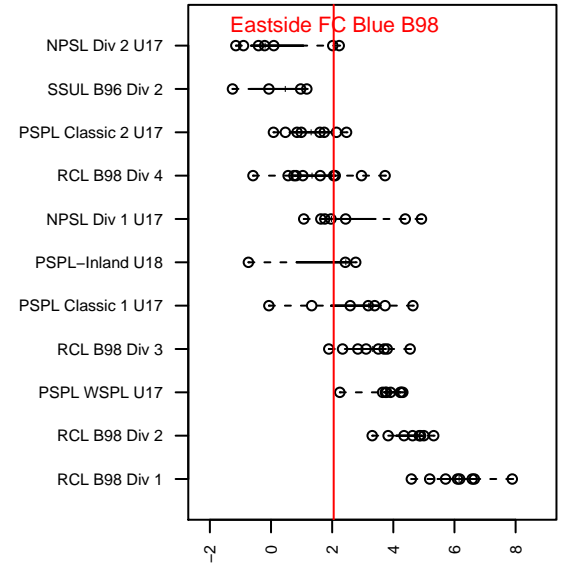

**attack and defense rating
relative to others at age
and all opponents in last 13 months**